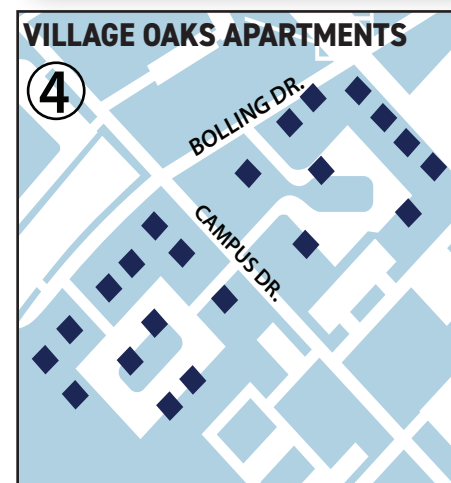

WACO CAMPUS

3801 Campus Drive, Waco, TX 76705
254-799-3611

ACT Hangar	1IME	F-2
Air Conditioning Technology Center	1ACT	E-4
Airport Control Tower	1TWR	G-4
Airport Emergency Fire & Rescue	8-1	G-4
Airport Shop	1APS	G-3
Auto Collision Repair II	1ACR	E-2
Auto Refinishing Lab	1ARL	E-2
Small Aircraft Maintenance Hangar	1AMH	F-3
Building Construction Technology	1BCT	F-2
Central Receiving Storage	1S37	E-7
Challenger Learning Center	1TEL	G-4
Chiller Plant	1CPL	D-1
Col. James T. Connally Aerospace Center	1ASC	G-3
Computerized Tomography Lab	1CTL	E-2
Diesel Equipment Technology	1BAT	F-5
Dr. Roy Dugger Center	1RDC	F-3
Electrical Lineworker Technology	1GM1	F-5
Electrical Electronics Center	1EEC	E-3
Electronics Office/ Learning Resource Center	1EEO	E-3
Facilities Planning and Construction	1FPC	G-4
Fentress Center	1FC1	D-2
Greta W. Watson Culinary Arts Center	1CUL	E-5
Industrial Technology Center	1ITC	D-1
John B. Connally Technology Center*	1JBC	C-2
Kultgen Automotive Center	1KAC	D-3
L3Harris Technologies	1OPL	G-3
L3Harris Technologies	1RAY	G-7
L3Harris Technologies Hangar	1AER	G-5
Laser Electro-Optics	1HLL	E-2
Laser Electro-Optics Storage	1HLS	F-2
MRI Lab	1MRI	E-2
Murray Watson Jr. Student Rec. Center	1SRC	D-4
Physical Plant	1PPL	F-6
Provence Graphic Communications Center	1PGC	E-2
Solar Technology Building	1STB	F-2
Recreational Vehicle Shop	1RVT	G-4
Student Services Center	1SSC	E-3
Technical Studies Center	1TSC	E-2
Transportation Technologies Center	1TCC	E-2
TSTC Police Department	1DPS	G-6

Student Housing		
Griffith Hall	1	E-4
Red River Apartments	2	D-3
Student Family Housing	3	
Village Oaks Apartments	4	D-2
Village Oaks Apartments Clubhouse/Office	5	C-2
Recreation Areas		
TSTC Soccer Field	6	D-5
TSTC Softball Fields	7	E-4
TSTC Tennis/Outdoor Basketball Courts	8	D-4
TSTC Walking Track	9	E-5

* Connally Meeting & Conference Center (inside JBC)

For help, contact:
Campus Police: 254-867-3690
Campus Information: 254 799-3611

MAIN ENTRANCE

2417

TSTC WACO AIRPORT

RAY