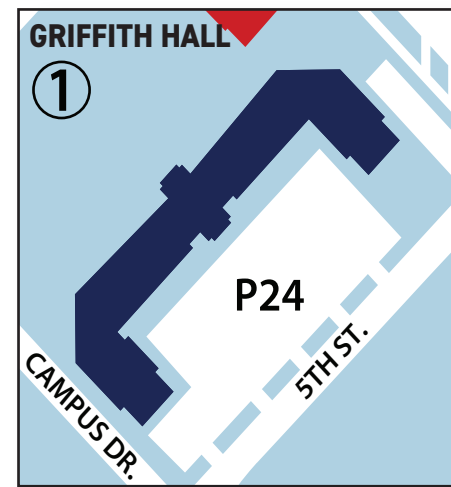

WACO CAMPUS

3801 Campus Drive, Waco, TX 76705
254-799-3611

ACT Hangar	1IME	F-2
Air Conditioning Technology Center	1ACT	E-4
Airport Control Tower	1TWR	G-4
Airport Emergency Fire & Rescue	8-1	G-4
Airport Shop	1APS	G-3
Auto Collision Repair II	1ACR	E-2
Auto Refinishing Lab	1ARL	E-2
Small Aircraft Maintenance Hangar	1AMH	F-3
Building Construction Technology	1BCT	F-2
Central Receiving Storage	1S37	E-7
Challenger Learning Center	1TEL	G-4
Chiller Plant	1CPL	D-1
Col. James T. Connally Aerospace Center	1ASC	G-3
Computerized Tomography Lab	1CTL	E-2
Diesel Equipment Technology	1BAT	F-5
Dr. Roy Dugger Center	1RDC	F-3
Electrical Lineworker Technology	1GM1	F-5
Electrical Electronics Center	1EEC	E-3
Electronics Office/ Learning Resource Center	1EEO	E-3
Facilities Planning and Construction	1FPC	G-4
Fentress Center	1FC1	D-2
Greta W. Watson Culinary Arts Center	1CUL	E-5
Industrial Technology Center	1ITC	D-1
John B. Connally Technology Center*	1JBC	C-2
Kultgen Automotive Center	1KAC	D-3
L3Harris Technologies	1OPL	G-3
L3Harris Technologies	1RAY	G-7
L3Harris Technologies Hangar	1AER	G-5
Laser Electro-Optics	1HLL	E-2
Laser Electro-Optics Storage	1HLS	F-2
MRI Lab	1MRI	E-2
Murray Watson Jr. Student Rec. Center	1SRC	D-4
Physical Plant	1PPL	F-6
Provence Graphic Communications Center	1PGC	E-2
Solar Technology Building	1STB	F-2
Recreational Vehicle Shop	1RVT	G-4
Student Services Center	1SSC	E-3
Technical Studies Center	1TSC	E-2
Transportation Technologies Center	1TCC	E-2
TSTC Police Department	1DPS	G-6

Student Housing		
Griffith Hall	1	E-4
Red River Apartments	2	D-3
Student Family Housing	3	
Village Oaks Apartments	4	D-2
Village Oaks Apartments Clubhouse/Office	5	C-2
Recreation Areas		
TSTC Soccer Field	6	D-5
TSTC Softball Fields	7	E-4
TSTC Tennis/Outdoor Basketball Courts	8	D-4
TSTC Walking Track	9	E-5

* Connally Meeting & Conference Center (inside JBC)

For help, contact:
Campus Police: 254-867-3690
Campus Information: 254 799-3611

MAIN ENTRANCE

2417

TSTC WACO AIRPORT

RAY