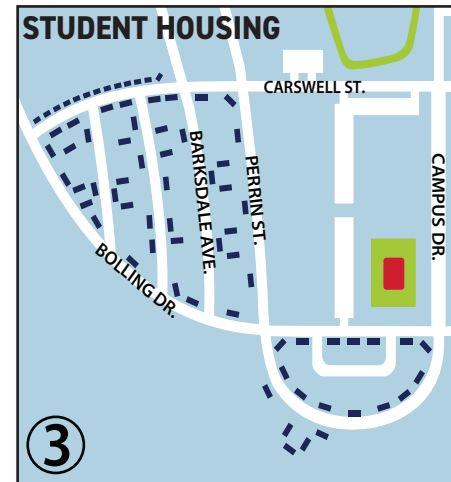

WACO CAMPUS

3801 Campus Drive, Waco, TX 76705
254-799-3611

ACT Hangar	1IME	F-2
Air Conditioning Technology Center	1ACT	E-4
Airport Control Tower	1TWR	G-4
Airport Emergency Fire & Rescue	8-1	G-4
Airport Shop	1APS	G-3
Auto Collision Repair II	1ACR	E-2
Auto Refinishing Lab	1ARL	E-2
Small Aircraft Maintenance Hangar	1AMH	F-3
Building Construction Technology	1BCT	F-2
Central Receiving Storage	1S37	E-7
Challenger Learning Center	1TEL	G-4
Chiller Plant	1CPL	D-1
Col. James T. Connally Aerospace Center	1ASC	G-3
Computerized Tomography Lab	1CTL	E-2
Diesel Equipment Technology	1BAT	F-5
Dr. Roy Dugger Center	1RDC	F-3
Electrical Lineworker Technology	1GM1	F-5
Electrical Electronics Center	1EEC	E-3
Electronics Office/ Learning Resource Center	1EEO	E-3
Facilities Planning and Construction	1FPC	G-4
Fentress Center	1FC1	D-2
Greta W. Watson Culinary Arts Center	1CUL	E-5
Industrial Technology Center	1ITC	D-1
John B. Connally Technology Center*	1JBC	C-2
Kultgen Automotive Center	1KAC	D-3
L3Harris Technologies	1OPL	G-3
L3Harris Technologies	1RAY	G-7
L3Harris Technologies Hangar	1AER	G-5
Laser Electro-Optics	1HLL	E-2
Laser Electro-Optics Storage	1HLS	F-2
MRI Lab	1MRI	E-2
Murray Watson Jr. Student Rec. Center	1SRC	D-4
Physical Plant	1PPL	F-6
Provence Graphic Communications Center	1PGC	E-2
Solar Technology Building	1STB	F-2
Recreational Vehicle Shop	1RVT	G-4
Student Services Center	1SSC	E-3
Technical Studies Center	1TSC	E-2
Transportation Technologies Center	1TCC	E-2
TSTC Police Department	1DPS	G-6

Student Housing		
Griffith Hall	1	E-4
Red River Apartments	2	D-3
Student Family Housing	3	
Village Oaks Apartments	4	D-2
Village Oaks Apartments Clubhouse/Office	5	C-2
Recreation Areas		
TSTC Soccer Field	6	D-5
TSTC Softball Fields	7	E-4
TSTC Tennis/Outdoor Basketball Courts	8	D-4
TSTC Walking Track	9	E-5

* Connally Meeting & Conference Center (inside JBC)

For help, contact:
Campus Police: 254-867-3690
Campus Information: 254 799-3611

MAIN ENTRANCE

2417

TSTC WACO AIRPORT

RAY