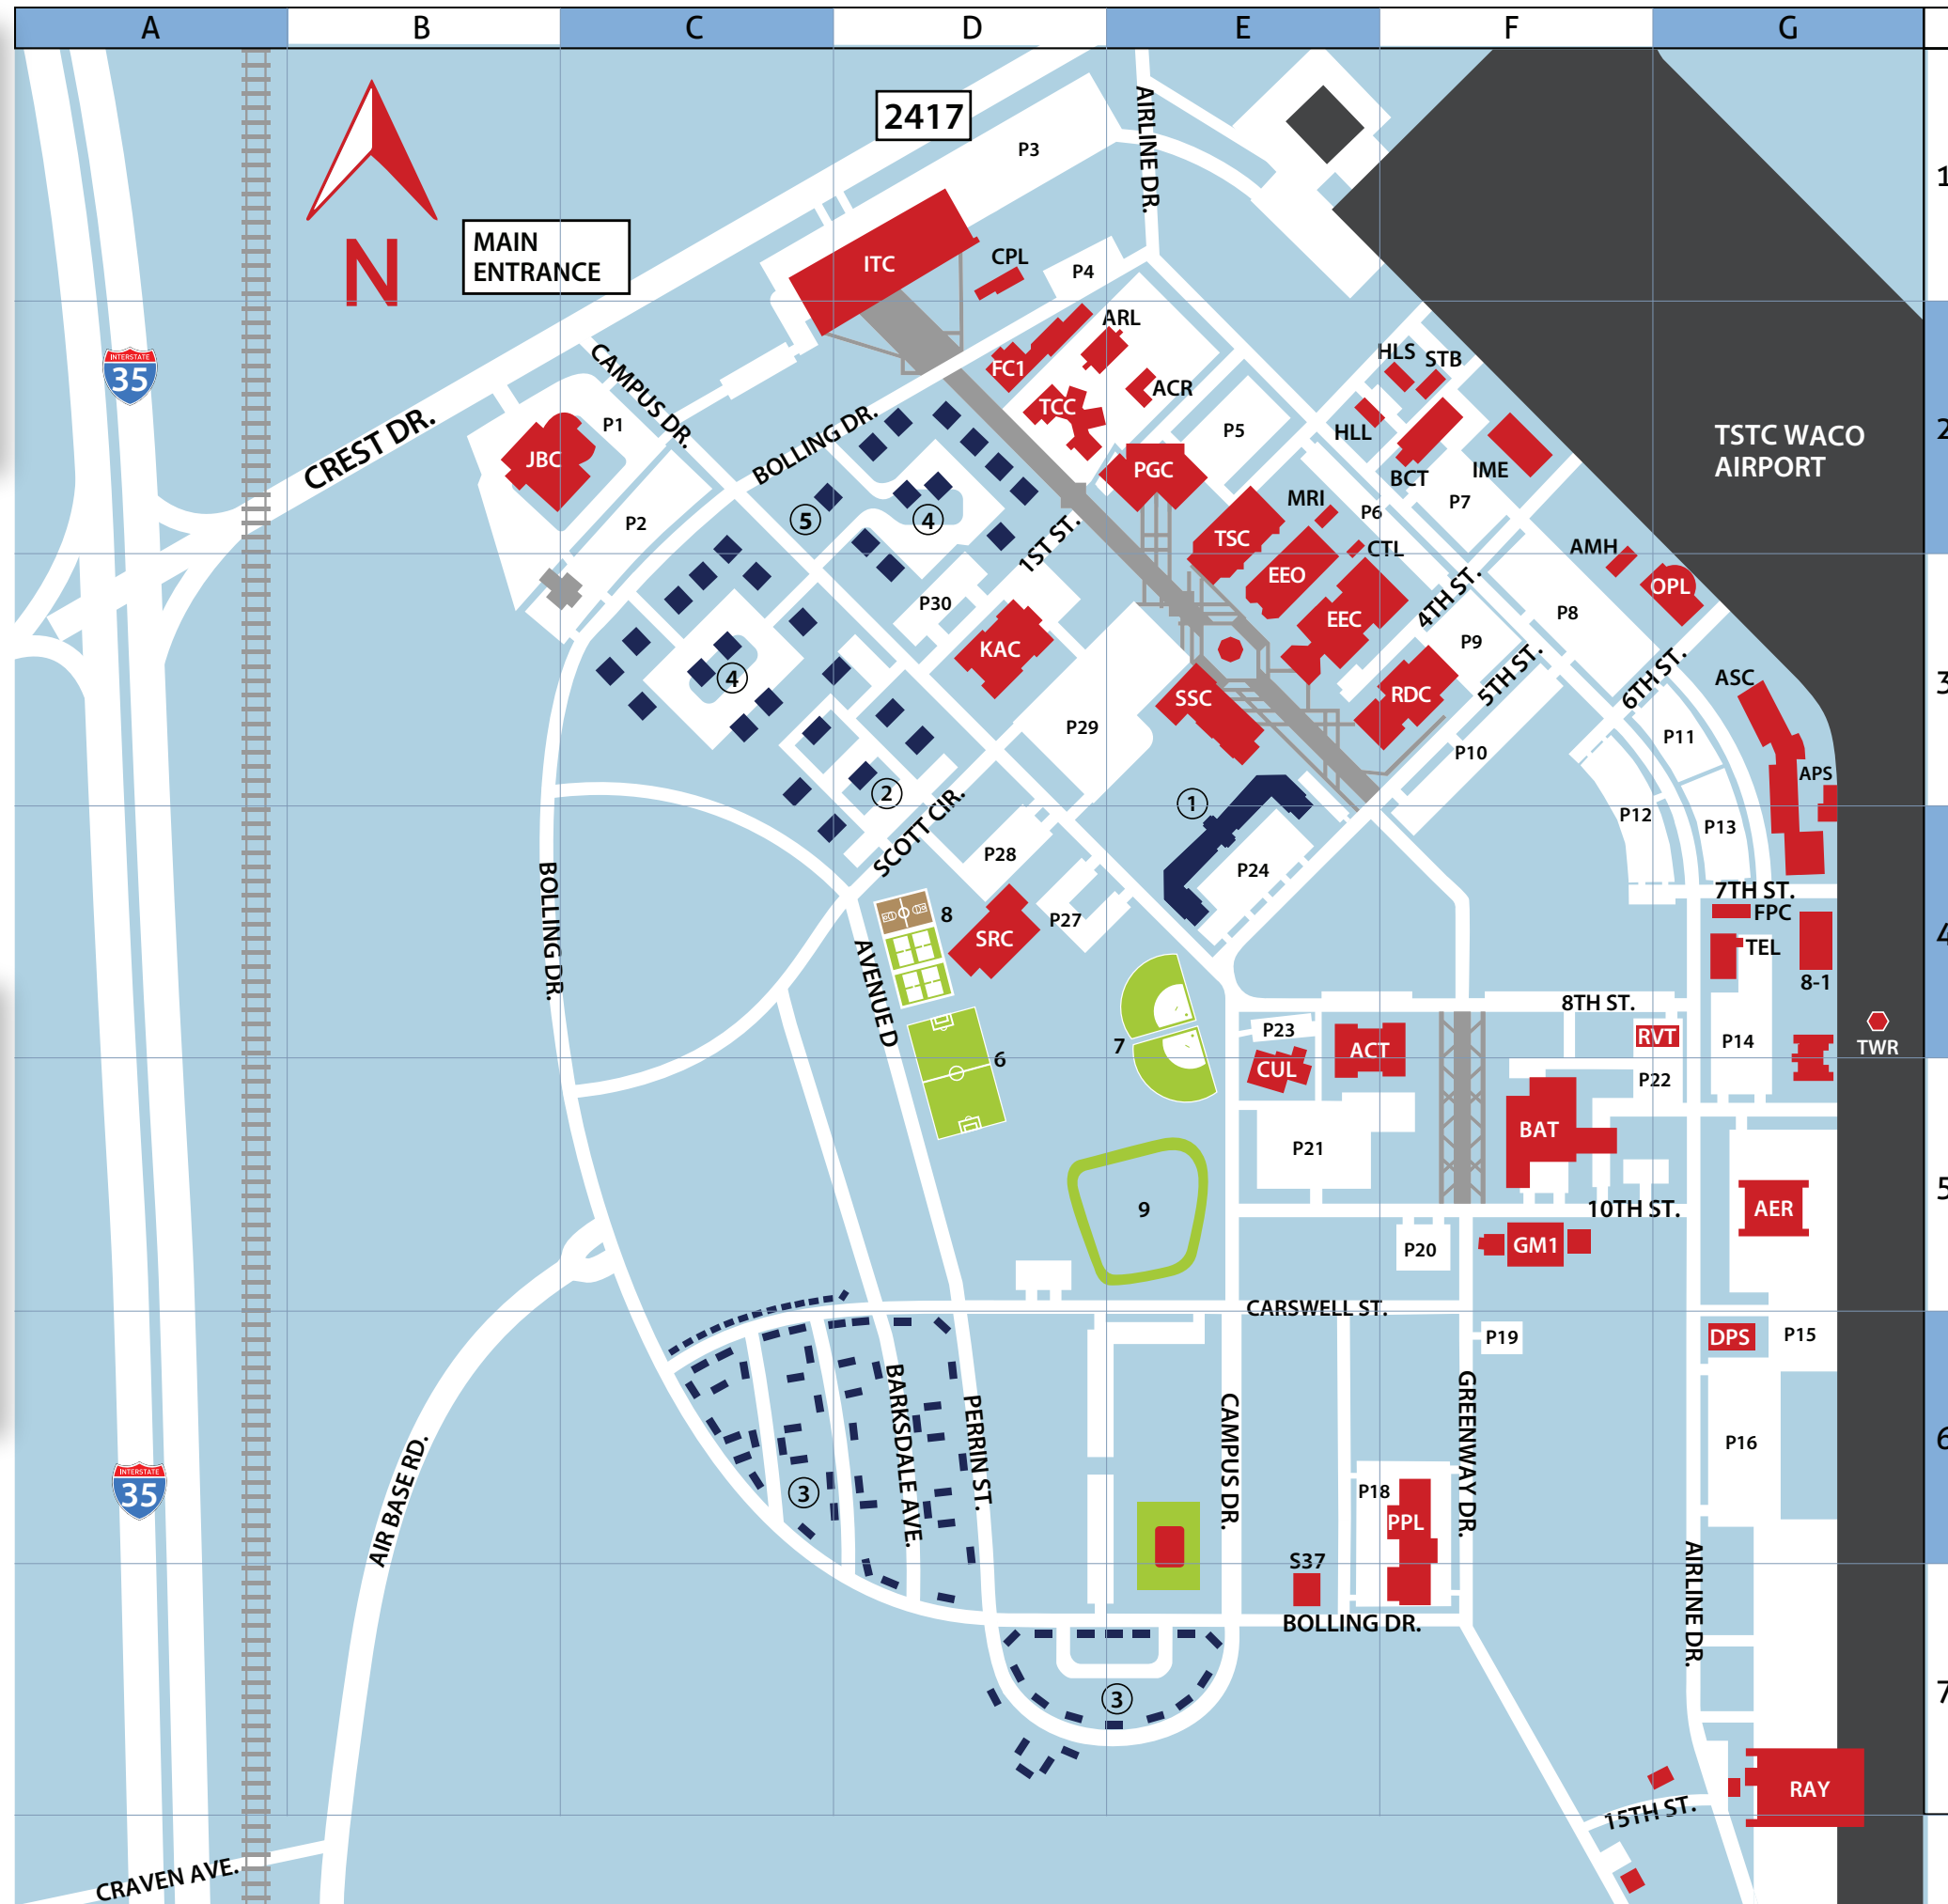

MAIN ENTRANCE

2417

TSTC WACO AIRPORT

RAY